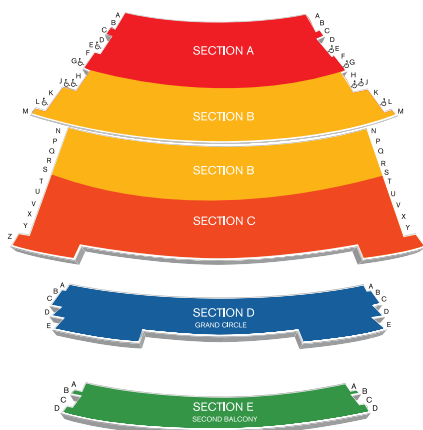

SUNDAY CHAMBER

3 CONCERTS | 2 PM | CONVOCATION HALL

15NOV	La Chambre
24JAN	Once More
09MAY	Mothers' Day Concert

BAROQUE

3 CONCERTS

12SEPT	The Other Cleopatra 7:30 PM | Convocation Hall - (Balcony seating)
11DEC	Handel's Messiah 7:30 PM | Knox United Church
25APR	Mass in B Minor 3 PM | St. John's Anglican

SPECIAL EVENTS

MORE GREAT EVENTS!

13AUG	Warren Lee in Recital 2 PM | Convocation Hall
12SEP	The Other Cleopatra with Isabel Bayrakdarian 7:30 PM | Convocation Hall - (VIP Floor seating)
14OCT	Constantinople - Traversées 7:30 PM | Quance Theatre
12DEC	Sing-Along Messiah 2 PM | Knox United Church

OUR VENUES

Sid Buckwold Theatre
TCU Place
35 22nd Street East,
Saskatoon, SK
S7K 0C8

Sec. A Main Floor, A-G
Sec. B Main Floor, H-S
Sec. C Main Floor, T-Z
Sec. D Grand Circle
Sec. E Second Balcony

Knox United Church
838 Spadina Crescent East, Saskatoon, SK S7K 3H4

St. John's Anglican Cathedral
816 Spadina Crescent East, Saskatoon, SK S7K 3H4

Convocation Hall @ University of Saskatchewan
107 Administration Place, Saskatoon, SK S7N 5A2

Quance Theatre @ Education Building, University of Saskatchewan
28 Campus Drive, Saskatoon, SK S7N 0X1

For more information, as well as our ticket policies, please visit www.saskatoonsymphony.org/box-office-information

SUBSCRIPTION PRICES* AT A GLANCE

*These early-bird prices are based on one ticket per show and include all fees & service charges

MASTERS - 7 CONCERT SUBSCRIPTION

Includes all Masters concerts.

SECTION	ADULT	SENIOR	STUDENT
A	$340	$305	$305
B	$424	$377	$377
C	$314	$270	$270
D	$535	$535	$535
E	$424	$377	$377

MASTERS - 6 CONCERT SUBSCRIPTION

Includes M1,M3,M4,M5,M6,M7. Does not include M2.

SECTION	ADULT	SENIOR	STUDENT
A	$288	$258	$258
B	$424	$318	$318
C	$258	$228	$228
D	$438	$438	$438
E	$348	$318	$318

POPS - 4 CONCERT SUBSCRIPTION

Includes all Pops concerts.

SECTION	ADULT	SENIOR	STUDENT
A	$288	$258	$258
B	$424	$318	$318
C	$258	$228	$228
D	$438	$438	$438
E	$257	$257	$257

SUNDAY CHAMBER - 3 CONCERT SUBSCRIPTION

Includes all Chamber concerts.

SECTION	ADULT	SENIOR	STUDENT
GA	$76.50	$64.50	$64.50

BAROQUE - 3 CONCERT SUBSCRIPTION

Includes 3 Baroque concerts. B1 - Balcony seating only.

SECTION	ADULT	SENIOR	STUDENT
GA	$118.50	$112.50	$112.50

FLEX PACKS

Choose any 4-7 concerts to build your Flex Pack. Prices vary and the final package prices are based on selections made.

SINGLE TICKETS

Subscribers get early access to single ticket sales on all SSO shows! Once you've purchased your subscription check your email for the early access link.

WARREN LEE - IN RECITAL

Single ticket prices.

SECTION	ADULT	SENIOR	STUDENT
GA	$26.50	$26.50	$26.50

THE OTHER CLEOPATRA WITH ISABEL BAYRAKDARIAN

Single ticket prices.

VIP FLOOR	CENTRE BALCONY	SIDE BALCONY
$101.50	$40.50	$29.50

CONSTANTINOPLE - TRAVERSÉES

Single ticket prices.

SECTION	ADULT	SENIOR	STUDENT
GA	$49.50	$41.50	$41.50

SING-ALONG MESSIAH

Single ticket prices.

SECTION	ADULT	SENIOR	STUDENT	SINGER
GA	$33.50	$26.50	$26.50	$21.50

2-FOR-1 SUBSCRIPTION - 7 MASTERS

New subscriber? Ask us how you can get two full priced subscription packages for the price of one!

SECTION	ADULT	SENIOR	STUDENT
A	$411	$363	$363
B	$496	$455	$455
C	$368	$320	$320
E	$496	$455	$455

2-FOR-1 SUBSCRIPTION - 6 MASTERS

New subscriber? Ask us how you can get two full priced subscription packages for the price of one!

SECTION	ADULT	SENIOR	STUDENT
A	$348	$306	$306
B	$420	$384	$384
C	$312	$270	$270
E	$420	$384	$384

Have questions about your options? Already know what you want to subscribe to? Contact us!

306-665-6414 or subscriptions@saskatoonsymphony.org

To find out more about our concerts and explore how you can benefit from being a SSO subscriber visit saskatoonsymphony.org